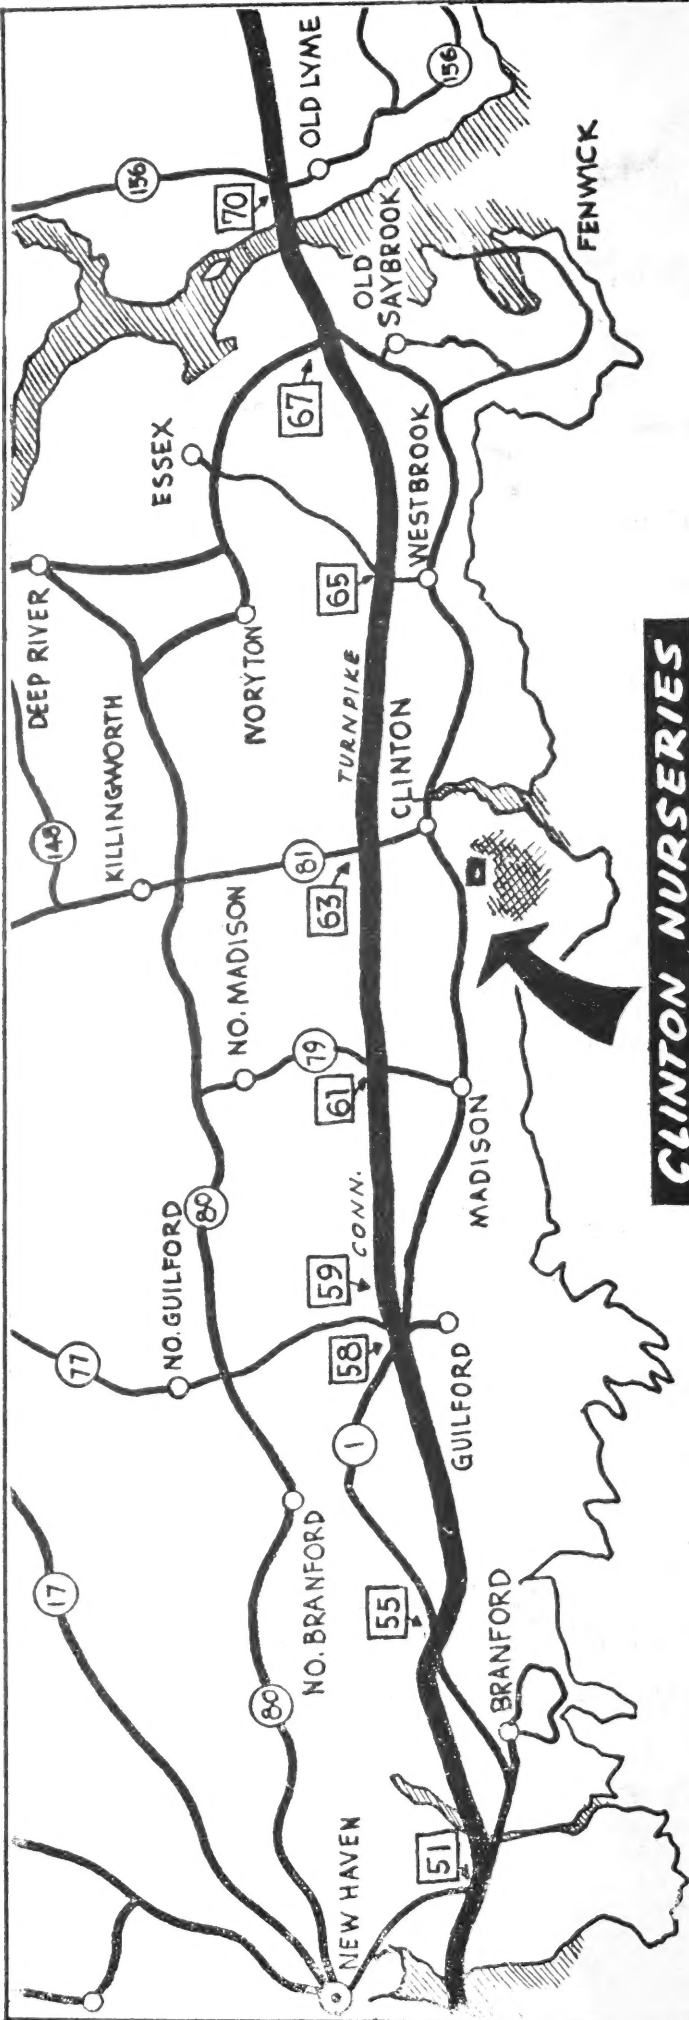

Taxus Brevafolia	Dwarf Yew		12/15 in.	1.75	1.50										
12/15 in.	3.75	3.50	15/18 in.	2.00	1.75										
15/18 in.	4.50	4.25	18/24 in.	2.50	2.25										

Taxus Capitata	Upright Yew		Tsuga Canadensis - Canadian Hemlock	3.00	2.75	Cornus Florida	3/4 ft.		White Dogwood	3.50	3.00
15/18 in.	3.75	3.50	18/24 in.	3.50	3.25	4/5 ft.		4.50	4.00	4.50	4.00
18/24 in.	5.50	5.25	2/2 1/2 ft.	4.50	4.00	5/6 ft.		6.50	6.00	6.50	6.00
2/2 1/2 ft.	6.50		2 1/2 / 3 ft.			6/8 ft.		8.50	8.00	8.50	8.00
Taxus Cuspidata	Spreading Yew		<u>BROAD LEAVED EVERGREENS</u>			Cornus Florida Rubra	3/4 ft.	budded	Pink Dogwood	4.50	4.00
12/15 in.	3.00	2.75				4/5 ft.		6.50	6.00	6.50	6.00
15/18 in.	3.75	3.50				5/6 ft.		8.50	8.00	8.50	8.00
18/24 in.	4.50	4.25				6/8 ft.		10.50	10.00	10.50	10.00

CLINTON NURSERIES

CONN. TURNPIKE EXITS
 HIGHWAY ROUTES